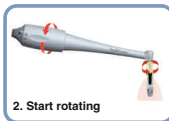

UNIVERSAL TORQUE WRENCH

TORQ CONTROL®

3 Easy Steps

Order code:
15501

$1,210.00

• Buy 2
$1,149.50 ea

• Buy 3
$1,089.00 ea

Anthogyr
A Straumann Group Brand
www.anthogyr.com

Made in France